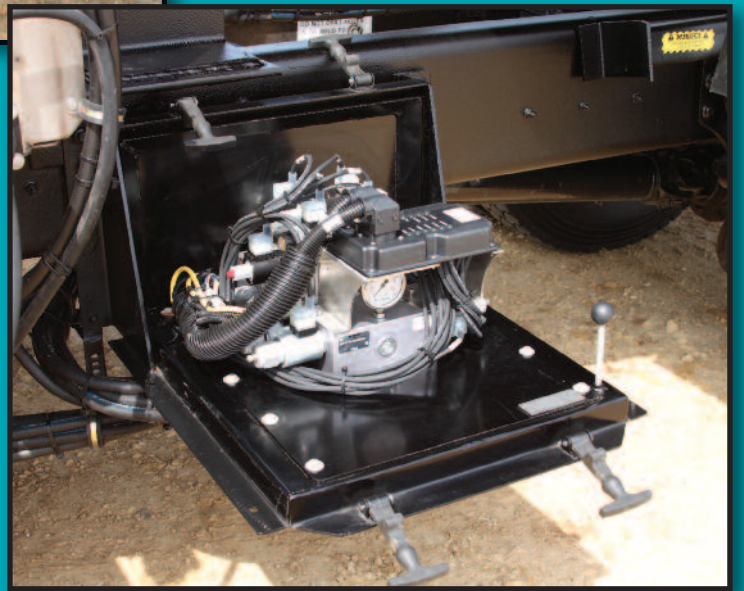

VALVE ENCLOSURE SELECTION

STAND ALONE, FRAME MOUNT, MANUAL VALVE ENCLOSURES

Part Number	Stock Item	Length	Depth	Height	Material	Diagram
00139157	Stock	22.94	22.53	13.99	MS, SS	
00155288	Blank Plate Kit for 00139157 Enclosure				MS, SS	
00139146	Stock	22.94	29.53	13.99	MS, SS	
00155285	Blank Plate Kit for 00139146 Enclosure				MS, SS	

STAND ALONE, FRAME MOUNT, ELECTRIC VALVE ENCLOSURES

Part Number	Stock Item	Length	Depth	Height	Material	Diagram
00140361	Stock	25.25	27.69	15.99	MS, SS	
00141486	Blank Plate Kit for 00140361 Enclosure				MS, SS	
00140364	Stock	25.25	31.44	15.99	MS, SS	
00141487	Blank Plate Kit for 00140364 Enclosure				MS, SS	